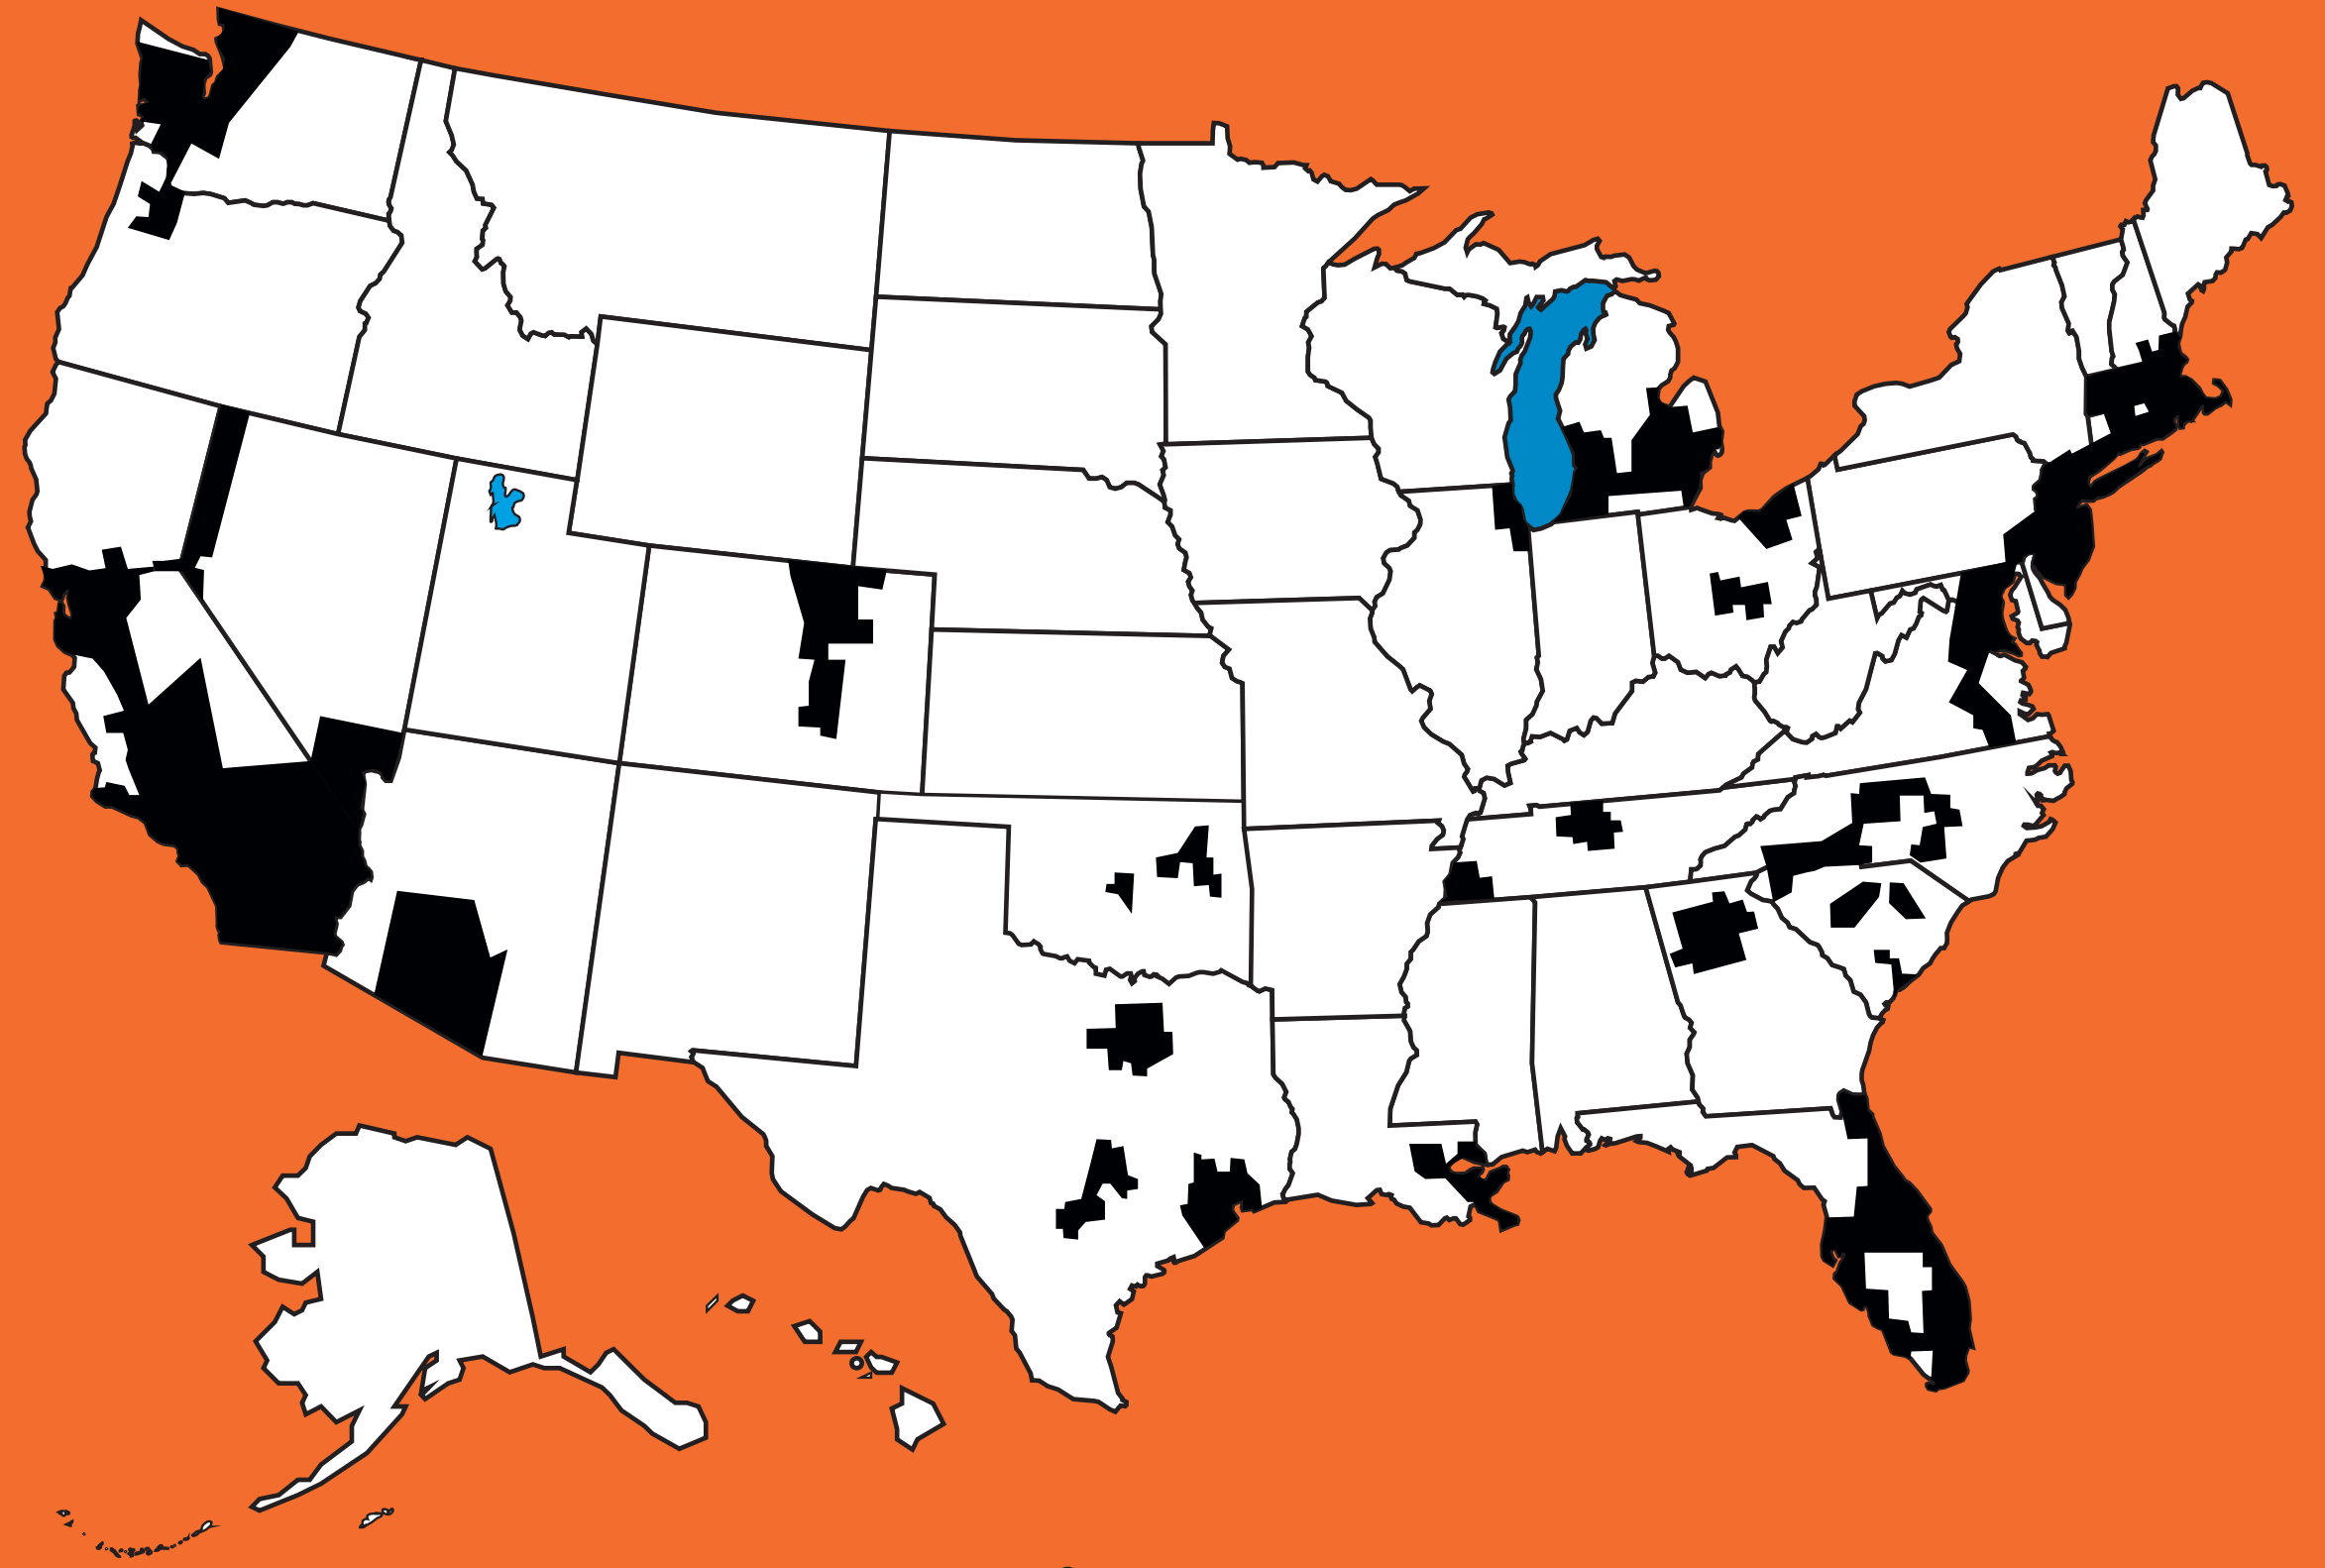

**Only ARROWTRACK
from Eclipse fits
6 & 12 volt vehicles!**

ARROWTRACK Coverage Area

Worldwide capability—check with us for more information.

LOJACK® Coverage Area

*Map created based on information obtained from lojack.com 11-01-09
LOJACK™ is a registered trademark of the LOJACK® Corporation*

ARROWTRACK and LOJACK® COMPARISON

	ARROWTRACK	LOJACK®
Will it alert right away if my vehicle is moved or stolen?	YES	NO
Can I track my vehicle as soon as it s stolen?	YES	NO
Am I able to track my vehicle on the internet in real time?	YES	NO
Will I be notified right away in my vehicle is stolen?	YES	NO
Can I track my vehicle as soon as it s stolen?	YES	NO
Am I protected the minute it s installed?	YES	NO
Is there nationwide coverage?	YES	NO
Can I view a history of where my vehicle has been?	YES	NO
Can I set a Boundary Alert (GEO Fence)?	YES	NO
Can I set Max Speed Notification?	YES	NO
Will I get an alert when battery is low?	YES	NO
Will I be notified if the vehicle power power is disconnected?	YES	NO
Is it transferable to another vehicle?	YES	NO
Is it water resistant?	YES	NO
Do I need to file a police report to start the recovery process?	NO	YES
Do police forces need special equipment for it to work?	NO	YES
Does my vehicle need to be registered with the DMV	NO	YES

12353 E. Whittier Blvd., Whittier, CA 90602

E-mail: info@arrowtrackfromeclipse.com

www.ArrowTrackFromEclipse.com

562-999-2477