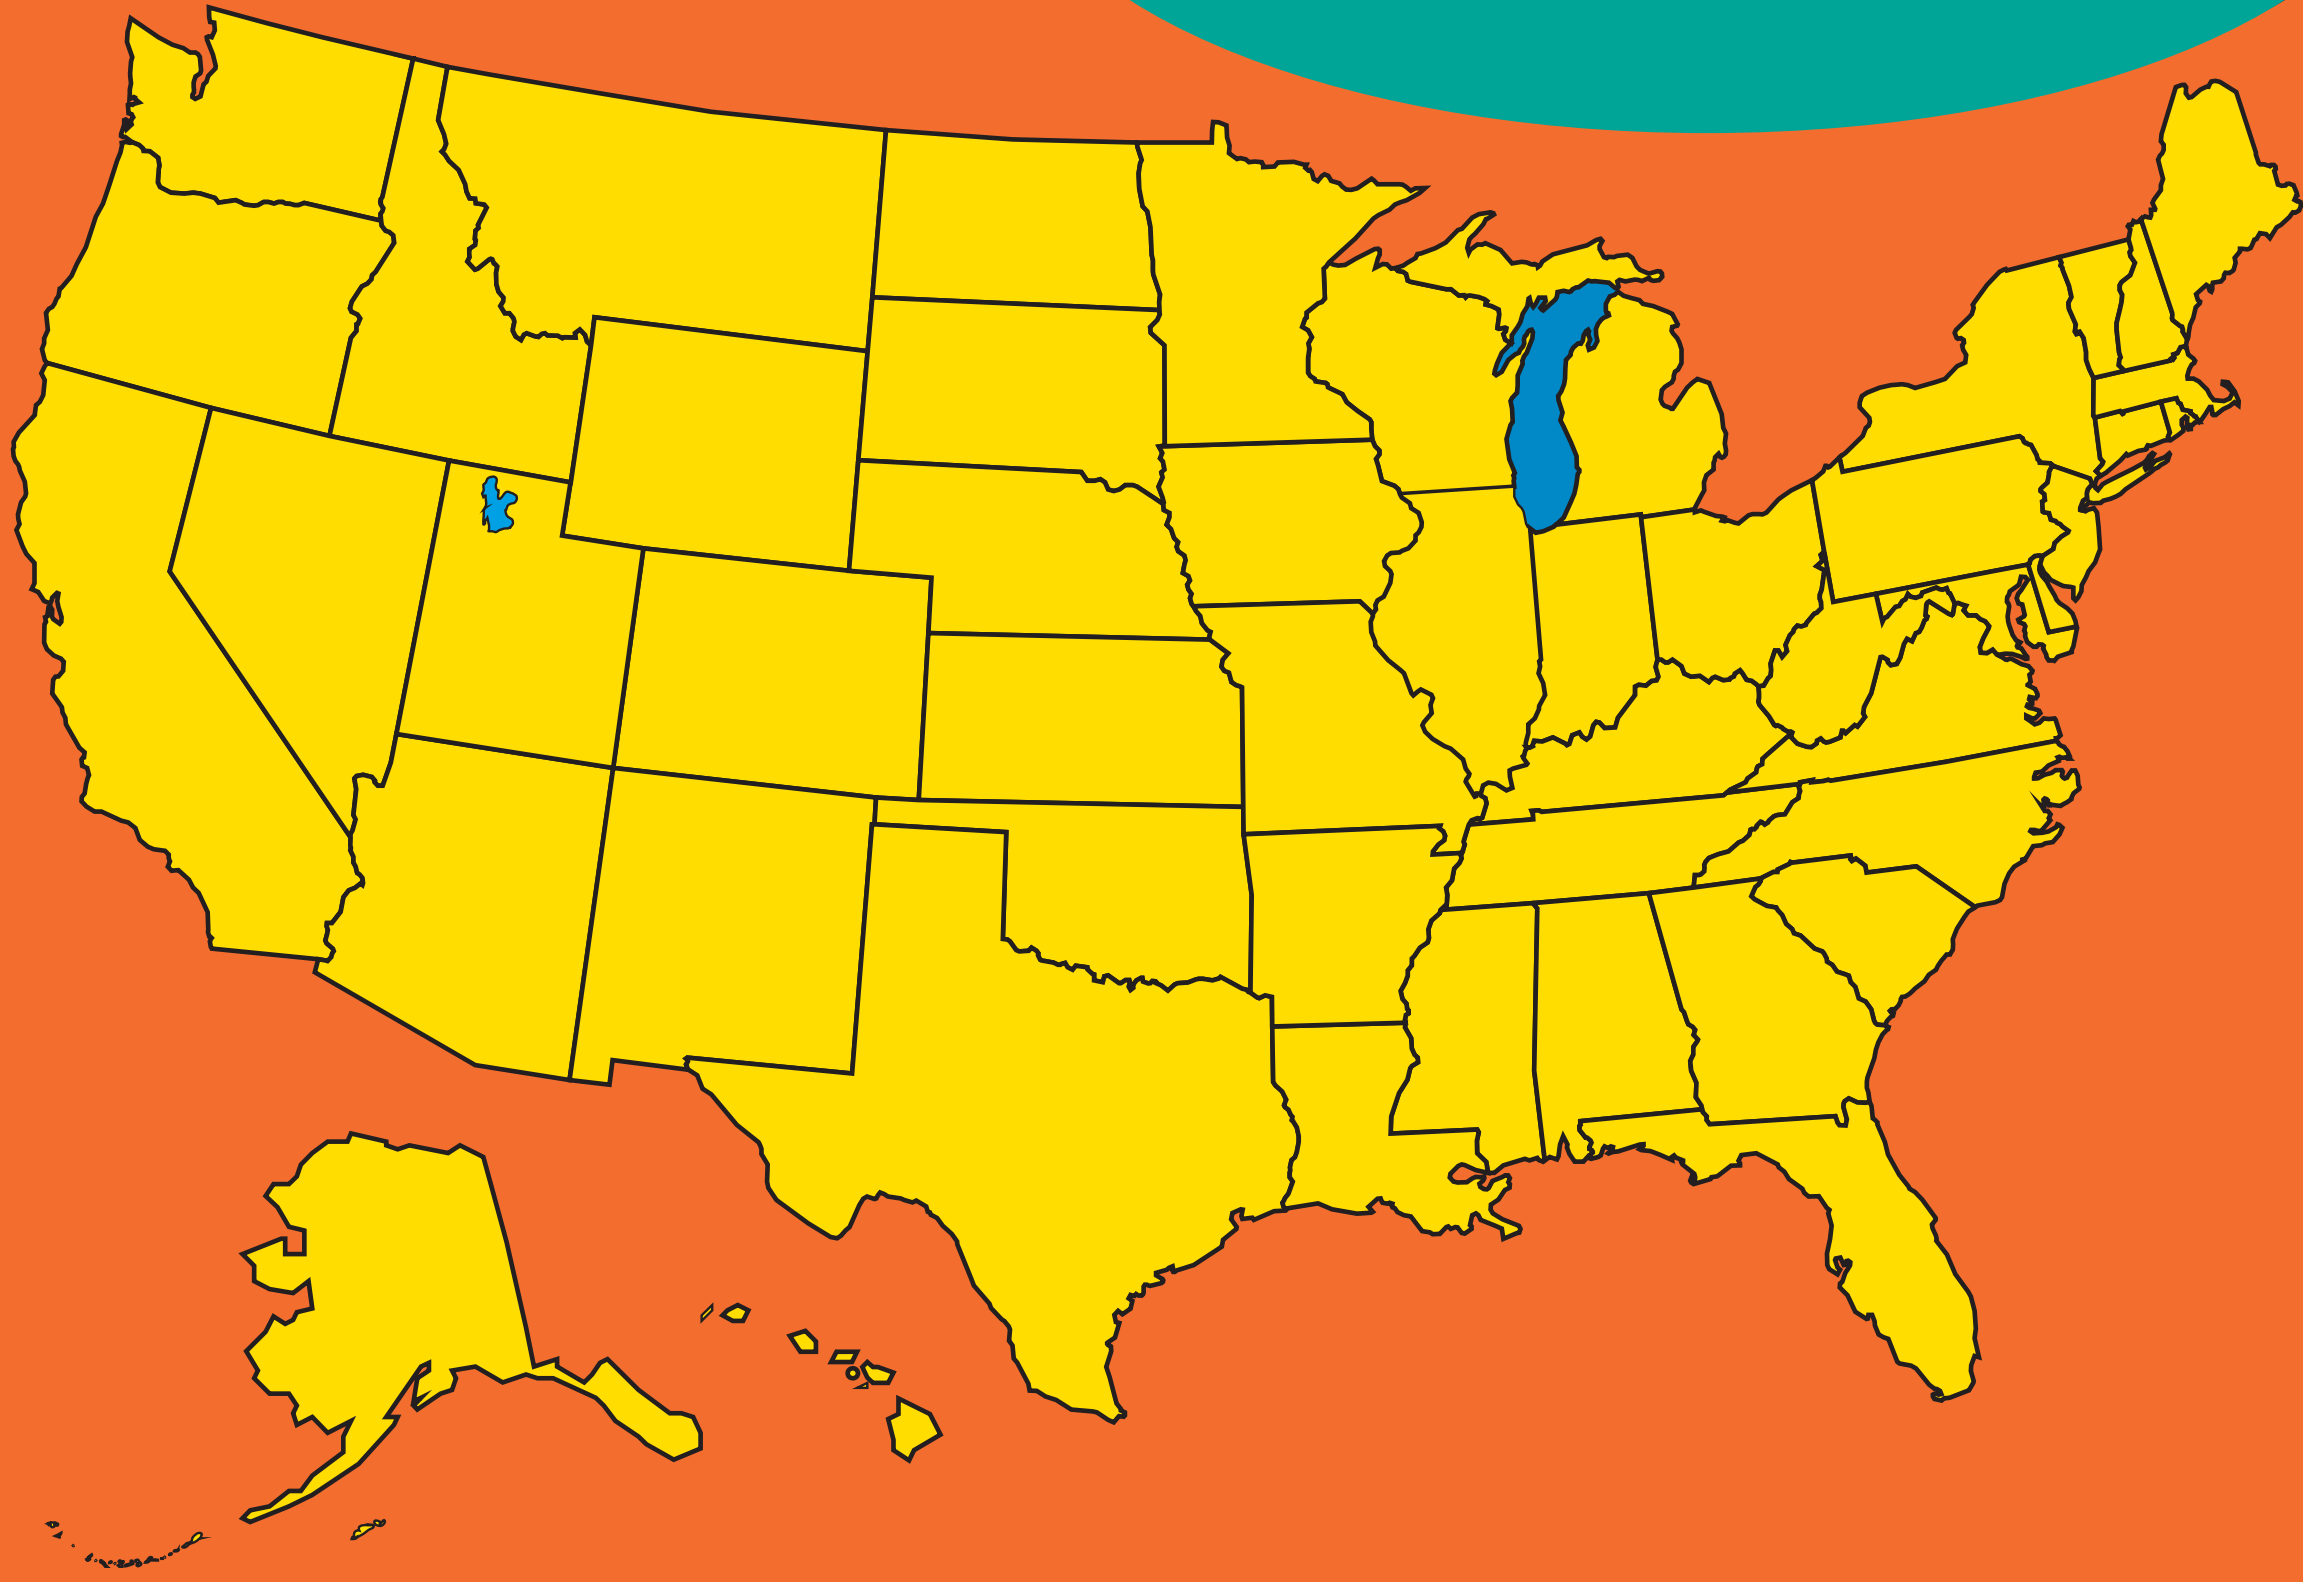

**Only ARROWTRACK
from Eclipse fits
6 & 12 volt vehicles!**

ARROWTRACK Coverage Area

Worldwide capability—check with us for more information.

LOJACK® Coverage Area

*Map created based on information obtained from lojack.com 11-01-09
LOJACK™ is a registered trademark of the LOJACK® Corporation*

ARROWTRACK and LOJACK® COMPARISON

	ARROWTRACK	LOJACK®
Will it alert right away if my vehicle is moved or stolen?	YES	NO
Can I track my vehicle as soon as it s stolen?	YES	NO
Am I able to track my vehicle on the internet in real time?	YES	NO
Will I be notified right away in my vehicle is stolen?	YES	NO
Can I track my vehicle as soon as it s stolen?	YES	NO
Am I protected the minute it s installed?	YES	NO
Is there nationwide coverage?	YES	NO
Can I view a history of where my vehicle has been?	YES	NO
Can I set a Boundary Alert (GEO Fence)?	YES	NO
Can I set Max Speed Notification?	YES	NO
Will I get an alert when battery is low?	YES	NO
Will I be notified if the vehicle power power is disconnected?	YES	NO
Is it transferable to another vehicle?	YES	NO
Is it water resistant?	YES	NO
Do I need to file a police report to start the recovery process?	NO	YES
Do police forces need special equipment for it to work?	NO	YES
Does my vehicle need to be registered with the DMV	NO	YES